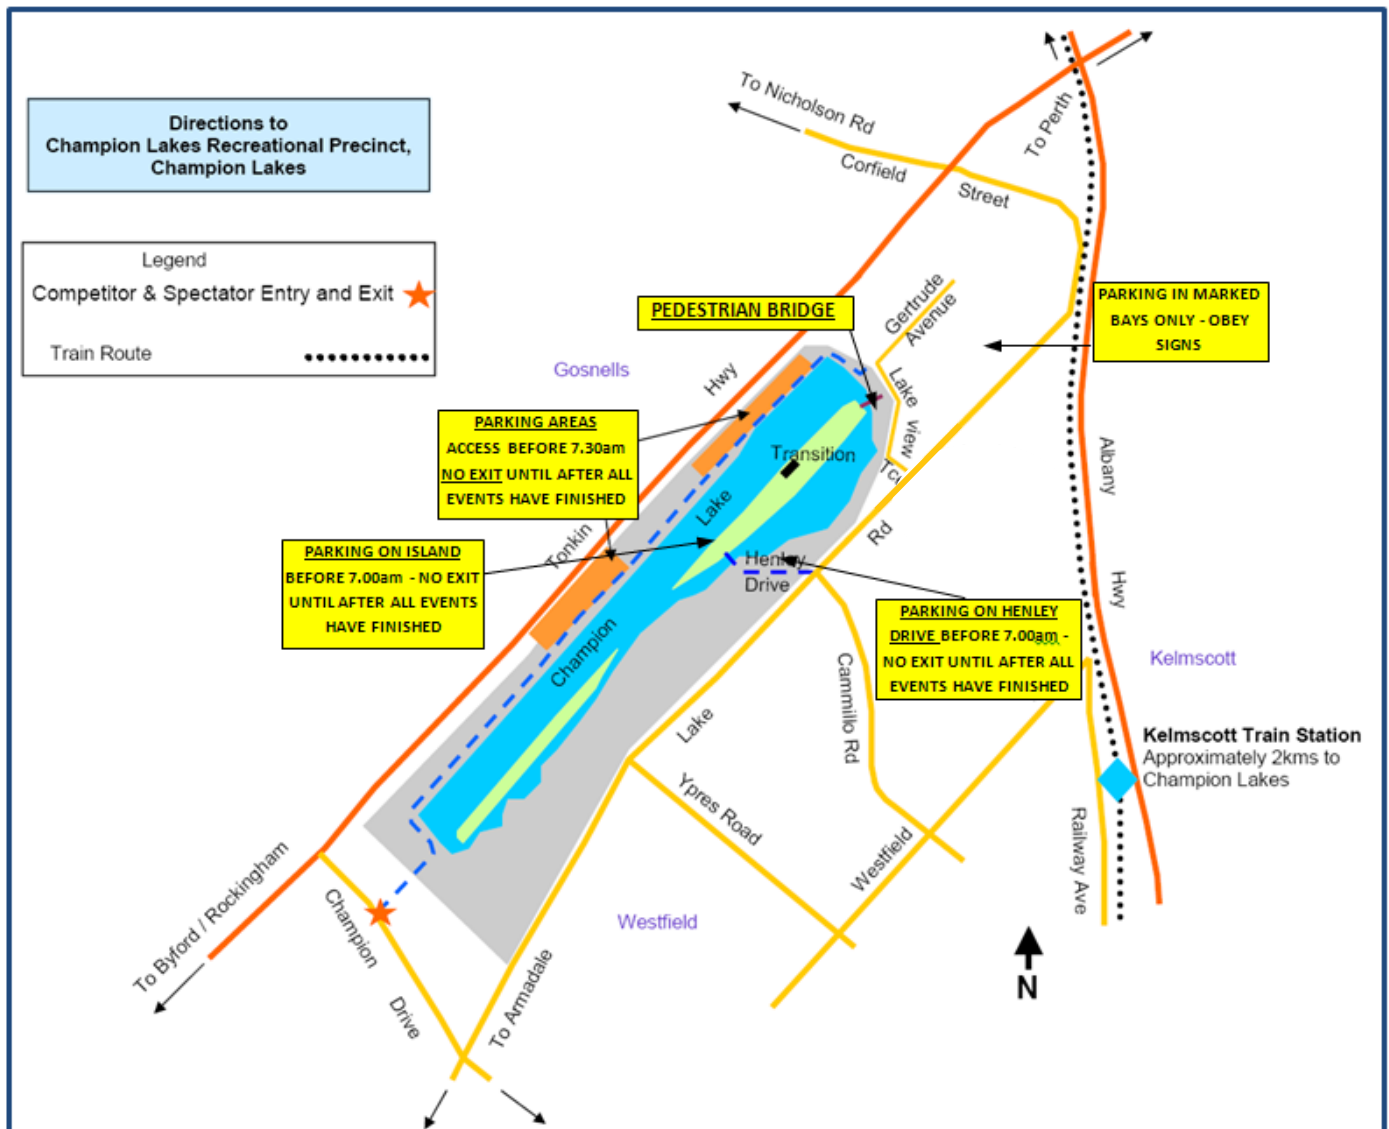

Parking Map

PLEASE NOTE: VEHICLES PARKING INSIDE THE EVENT PRECINCT WILL NOT BE PERMITTED TO LEAVE THE VENUE ONCE EVENTS HAVE STARTED. EXIT FORM PARKING WILL BE AVAILABLE APPROXIMATELY 9.30am. IF YOU WISH TO LEAVE AFTER YOUR EVENT (i.e. TADPOLES OR SHORT COURSE) PLEASE PARK AT THE SCHOOL ON CENTRE ROAD. THERE IS NO STREET PARKING ALONG LAKEVIEW TCE AS THIS PART OF THE COURSE. PLEASE OBEY PARKING SIGNS IN ALL OTHER RESIDENTIAL STREETS.